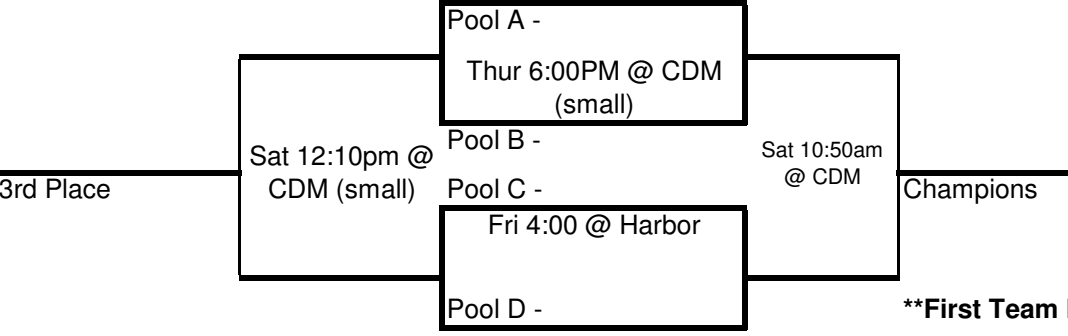

Consolation Bracket

(Third Place Teams from each Bracket)

First Team Listed is considered Home & Bottom Bracket is also considered Home