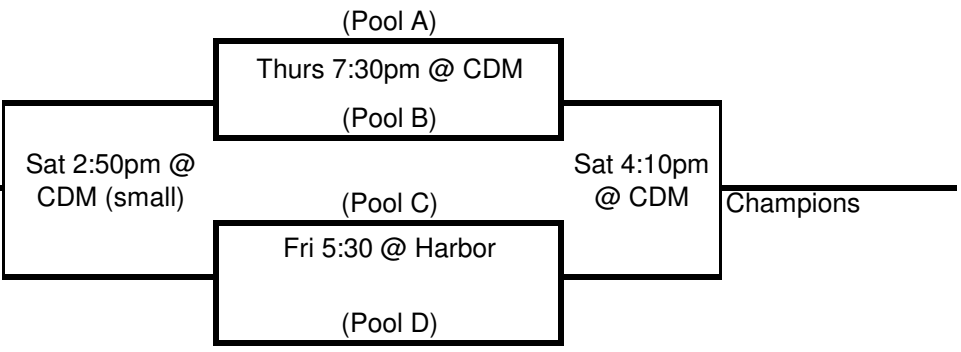

Gold Bracket

(Second Place Teams from each Bracket)