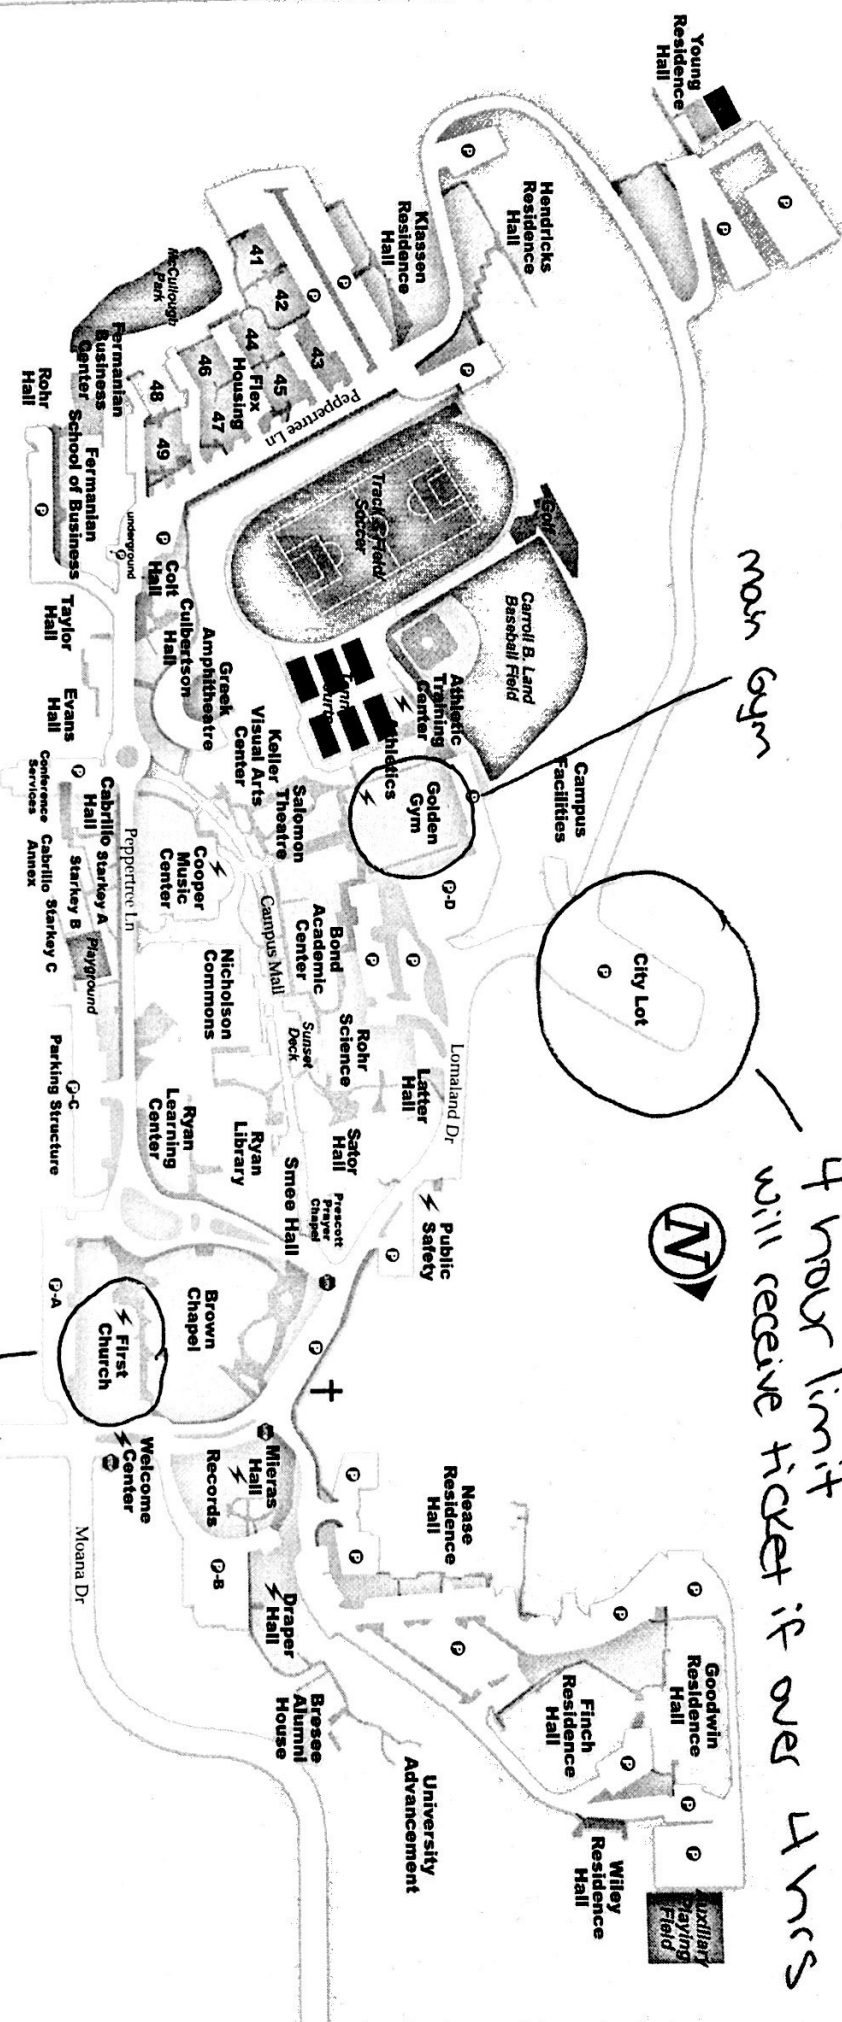

Pacific Ocean

Now Gym

4 hour limit
will receive ticket if over 4 hrs

Campus Speed Limit — 15 mph

- AED An automated external defibrillator (AED) is a portable automatic device used to restore normal heart rhythm to patients in cardiac arrest.
- Parking
- Pedestrian walking paths

church
Gym
There is an entrance before entering campus

3900 Lomaland Drive | San Diego, CA 92106
 (619) 849-2200 | fax: (619) 849-2579
 ty@pointlomae.edu | pointlomae.edu

POINT LOMA
 NAZARENE UNIVERSITY